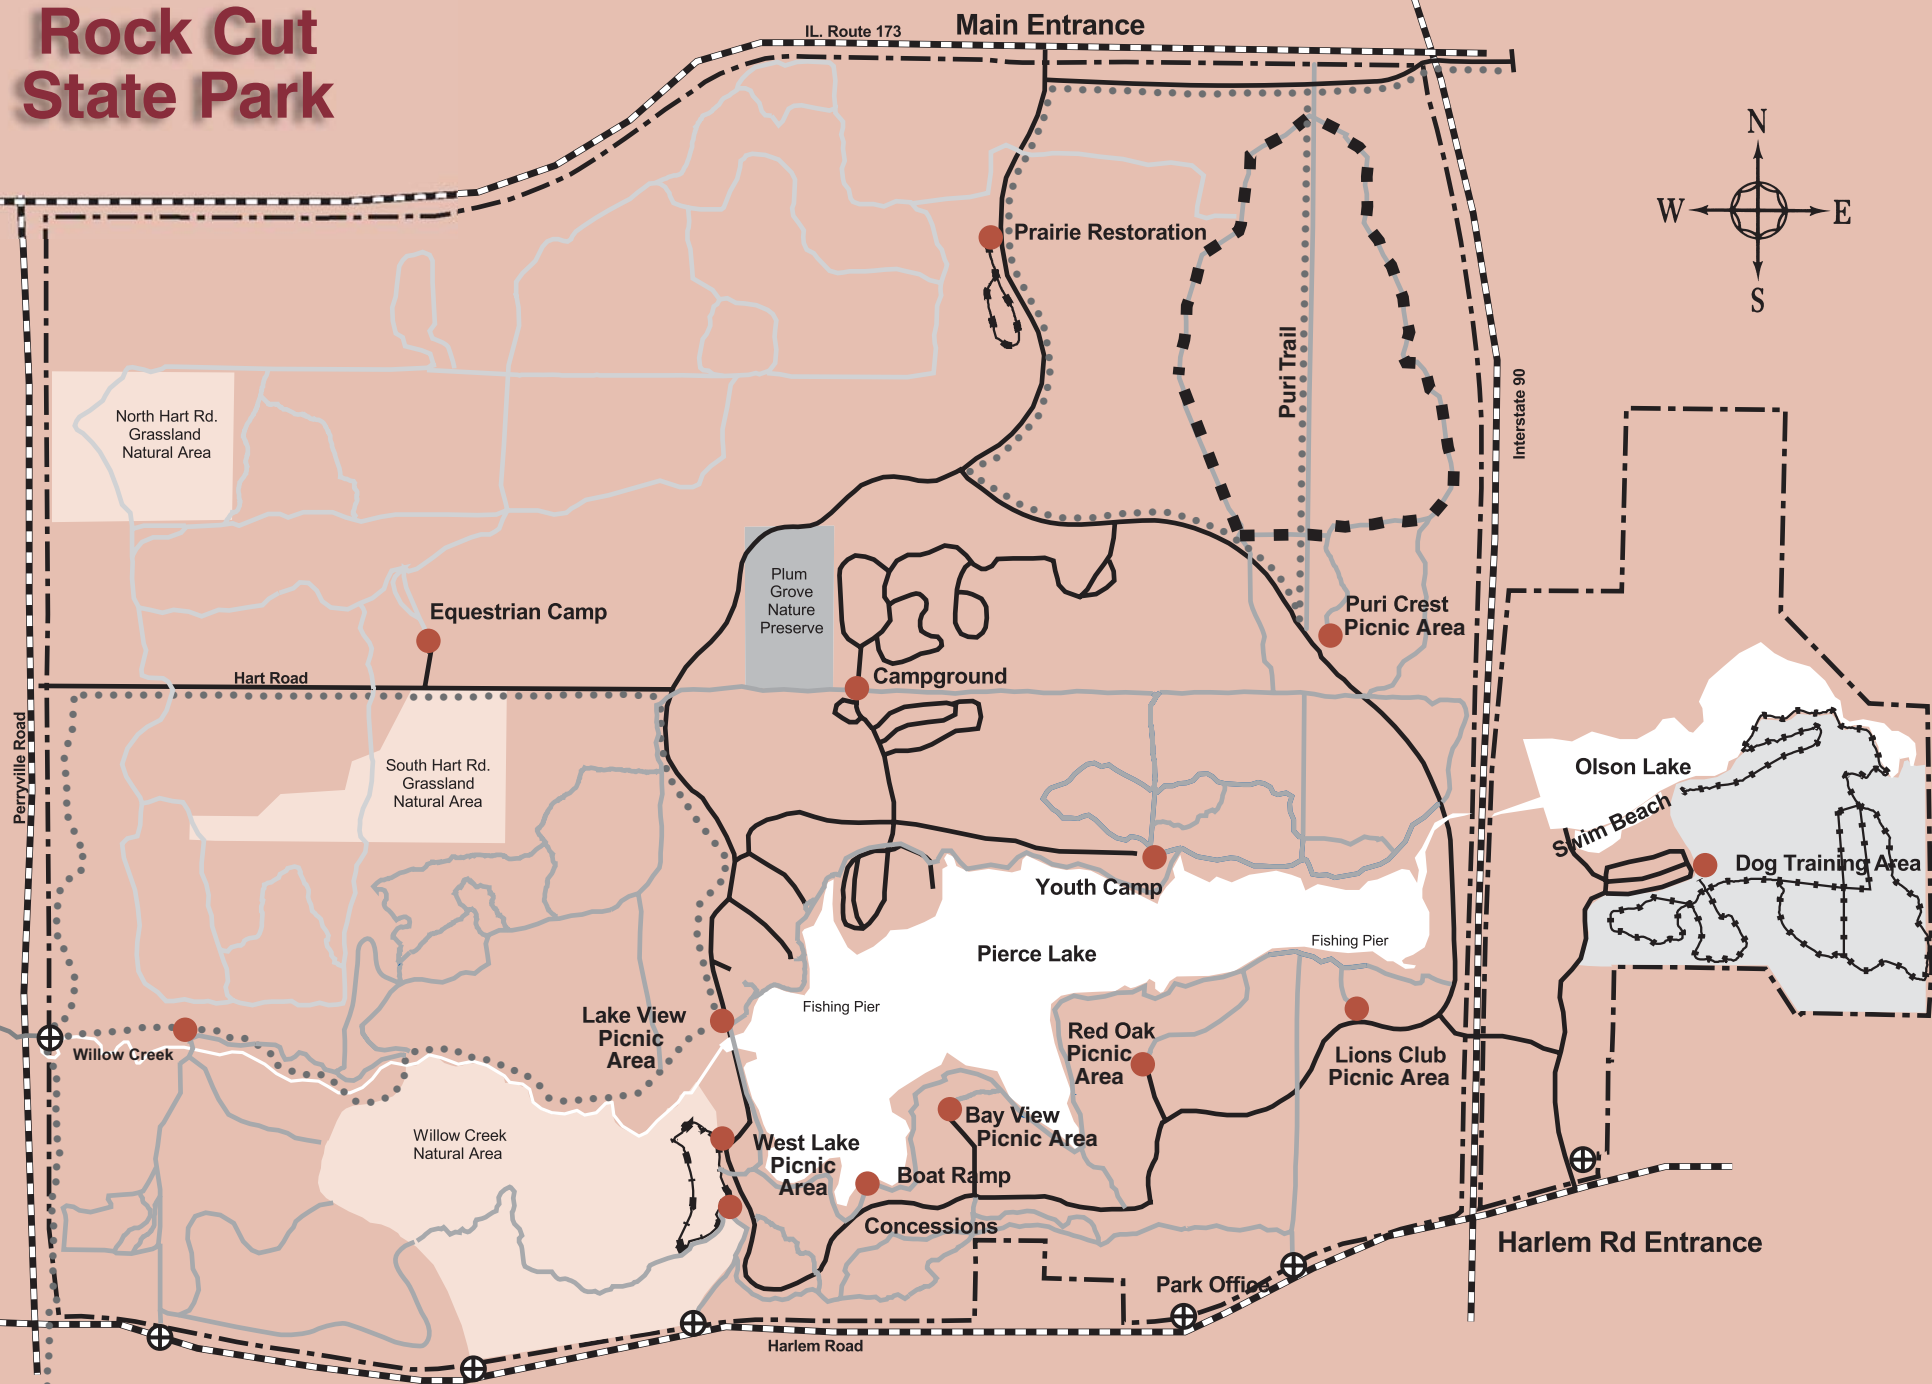

Rock Cut State Park

Legend

- | | | | | |
|--|------------------|--|--|--|
| | Access Points | | | |
| | Trail Heads | | | |
| | Bike-Hike Trail | | | |
| | Equestrian Trail | | | |